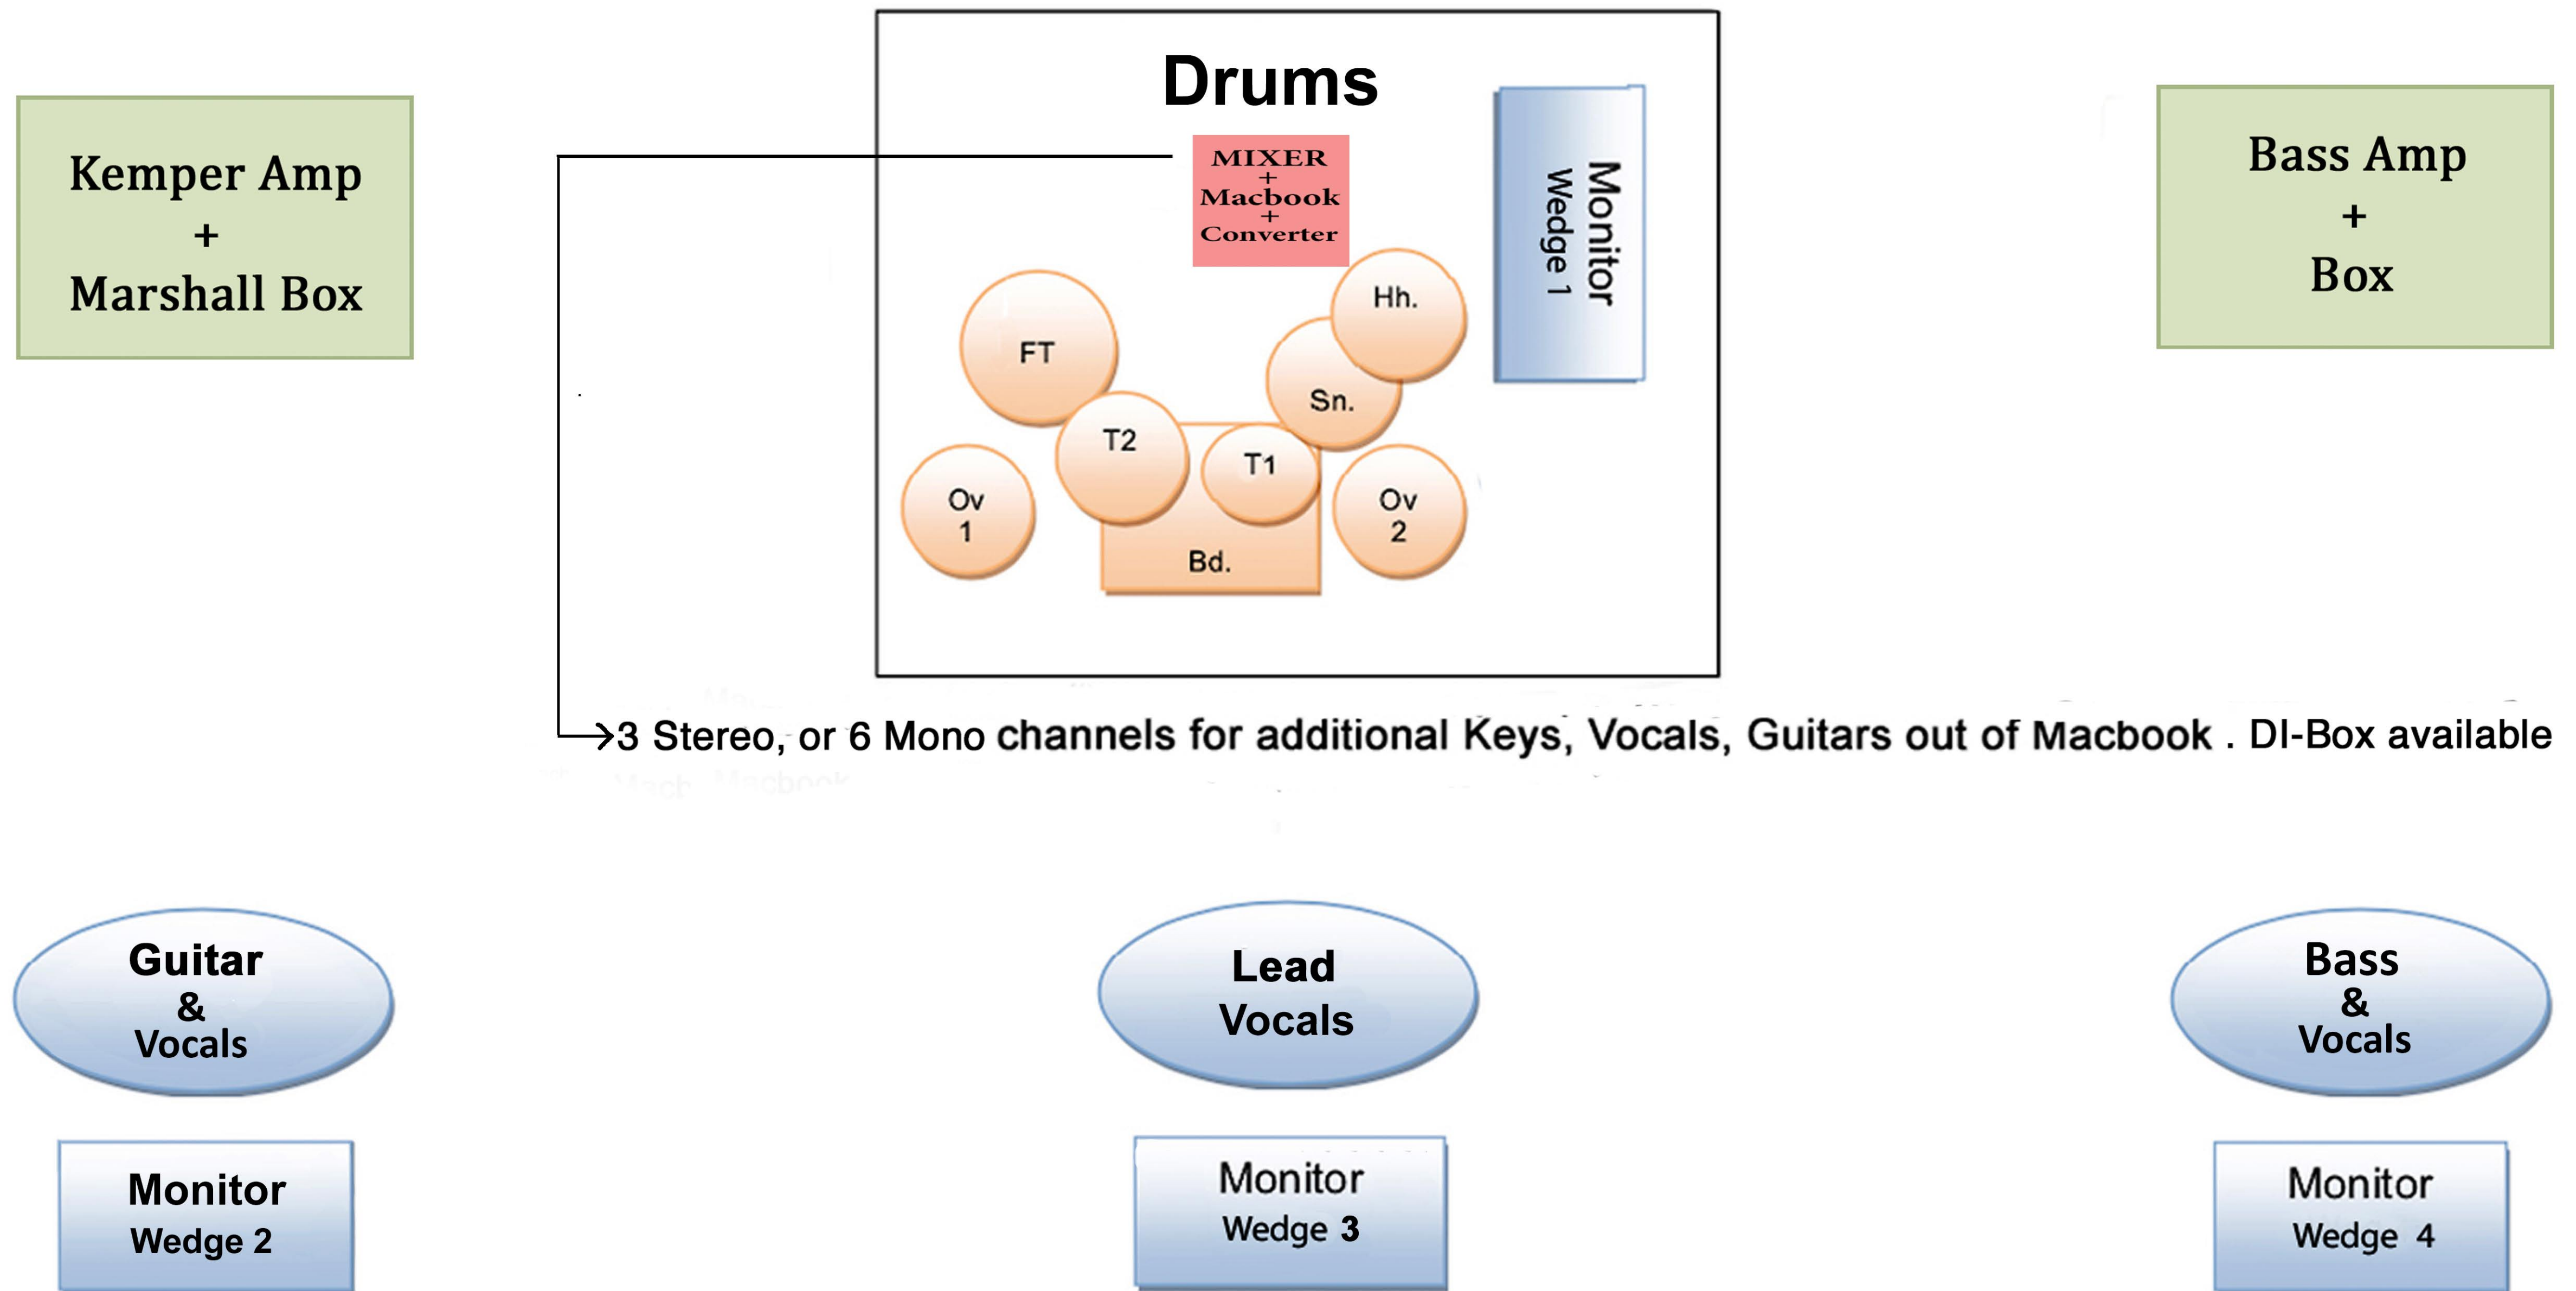

ROSYVISTA

Stageplan

IMPORTANT !!! EXTRAS : 3 Stereo, or 6 Mono channels for additional Keys, Vocals, Guitars out of Macbook . DI-Box available